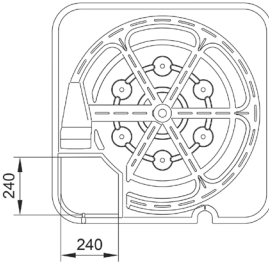

Water Reservoir Square 60
(72934)

Water Reservoir Square 90, 120
(93430, 90199)

WRR0015

Eco-Rise 50
(72937)

Water Reservoir
Square 60,
Square 90,
Square 120

WRR0002

	Water Reservoir Square 60	Water Reservoir Square 90	Water Reservoir Square 120
V	75 l	260 l	290 l
	<ul style="list-style-type: none"> • Aquarius Universal Classic 2000 	<ul style="list-style-type: none"> • Aquarius Universal Premium 12000 	<ul style="list-style-type: none"> • Aquarius Universal Premium 12000 • AquaMax Eco Classic 17500

Water Reservoir Square 60

Water Reservoir Square 90

Water Reservoir Square 120

WRR0003

WRR0008

Water Reservoir Square 60, Square 90, Square 120

Water Reservoir Square 90, Square 120

Square 120: max. 3 × Ø 38 mm

Square 90: max. 3 × Ø 19 mm

A

Beispiel - Example - Exemple - Ejemplo

Water Reservoir Square 120: $\varnothing = 110$ cm
Water Reservoir Square 90: $\varnothing = 80$ cm

WRR0016

OASE GmbH

Tecklenburger Straße 161
48477 Hörstel | Germany