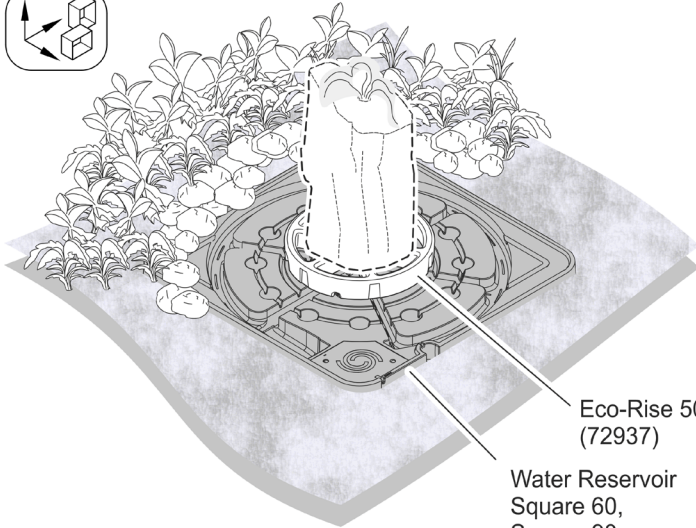

Water Reservoir Square 60
(72934)

Water Reservoir Square 90, 120
(93430, 90199)

WRR0015

Eco-Rise 50
(72937)

Water Reservoir
Square 60,
Square 90,
Square 120

WRR0002

	Water Reservoir Square 60	Water Reservoir Square 90	Water Reservoir Square 120
V	75 l	260 l	290 l
	<ul style="list-style-type: none"> • Aquarius Universal Classic 2000 	<ul style="list-style-type: none"> • Aquarius Universal Premium 12000 	<ul style="list-style-type: none"> • Aquarius Universal Premium 12000 • AquaMax Eco Classic 17500

Water Reservoir Square 60

Water Reservoir Square 90

Water Reservoir Square 120

WRR0003

WRR0008

Water Reservoir Square 60, Square 90, Square 120

Water Reservoir Square 90, Square 120

Square 120: max. 3 × Ø 38 mm

Square 90: max. 3 × Ø 19 mm

A

Beispiel - Example - Exemple - Ejemplo

Water Reservoir Square 120: $\varnothing = 110$ cm
Water Reservoir Square 90: $\varnothing = 80$ cm

WRR0016

OASE GmbH

Tecklenburger Straße 161
48477 Hörstel | Germany