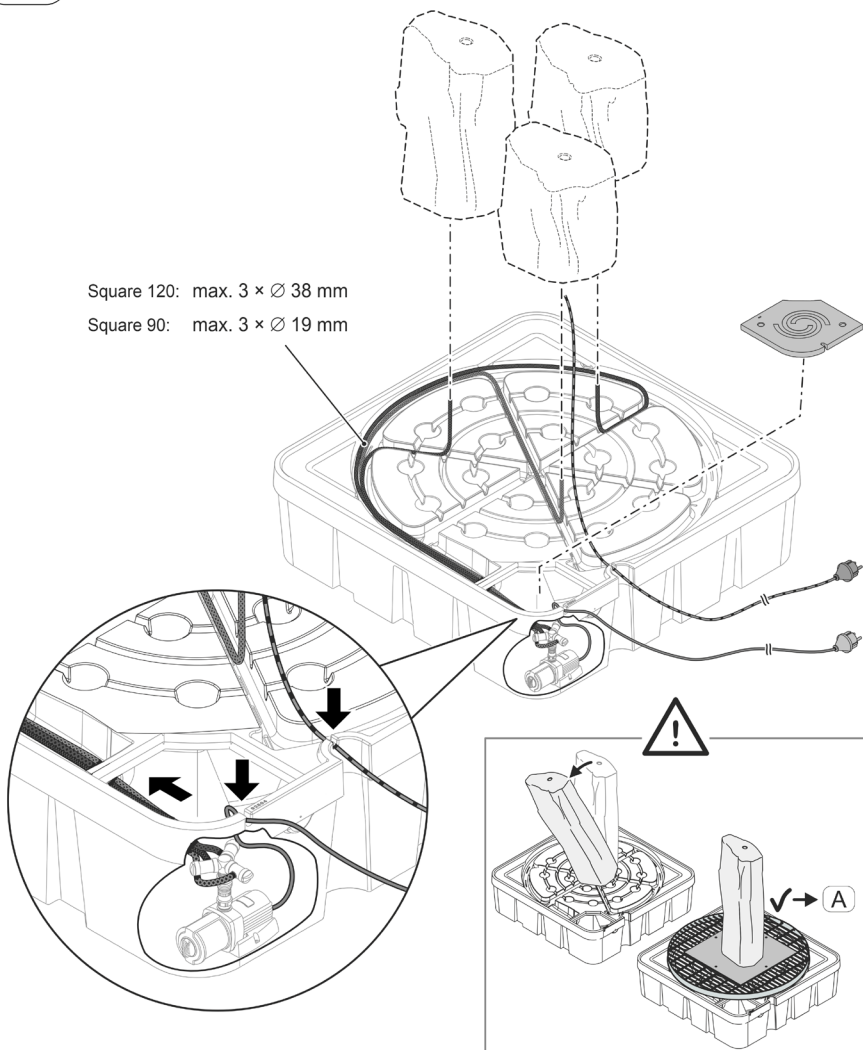

Water Reservoir Square 60

Water Reservoir Square 90

Water Reservoir Square 120

WRR0003

WRR0008

Water Reservoir Square 60, Square 90, Square 120

Water Reservoir Square 90, Square 120

Square 120: max. 3 × Ø 38 mm

Square 90: max. 3 × Ø 19 mm

A

Beispiel - Example - Exemple - Ejemplo

Water Reservoir Square 120: $\varnothing = 110$ cm
Water Reservoir Square 90: $\varnothing = 80$ cm

WRR0016

OASE GmbH

Tecklenburger Straße 161
48477 Hörstel | Germany