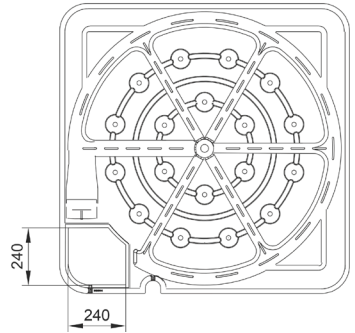

Water Reservoir Square 60
(72934)

Water Reservoir Square 90, 120
(93430, 90199)

WRR0015

Eco-Rise 50
(72937)

Water Reservoir
Square 60,
Square 90,
Square 120

WRR0002

	Water Reservoir Square 60	Water Reservoir Square 90	Water Reservoir Square 120
V	75 l	260 l	290 l
	<ul style="list-style-type: none"> • Aquarius Universal Classic 2000 	<ul style="list-style-type: none"> • Aquarius Universal Premium 12000 	<ul style="list-style-type: none"> • Aquarius Universal Premium 12000 • AquaMax Eco Classic 17500

Water Reservoir Square 60

Water Reservoir Square 90

Water Reservoir Square 120

WRR0003

WRR0008

Water Reservoir Square 60, Square 90, Square 120

Water Reservoir Square 90, Square 120

Square 120: max. 3 × Ø 38 mm

Square 90: max. 3 × Ø 19 mm

A

Beispiel - Example - Exemple - Ejemplo

Water Reservoir Square 120: $\varnothing = 110$ cm
Water Reservoir Square 90: $\varnothing = 80$ cm

WRR0016

OASE GmbH

Tecklenburger Straße 161
48477 Hörstel | Germany