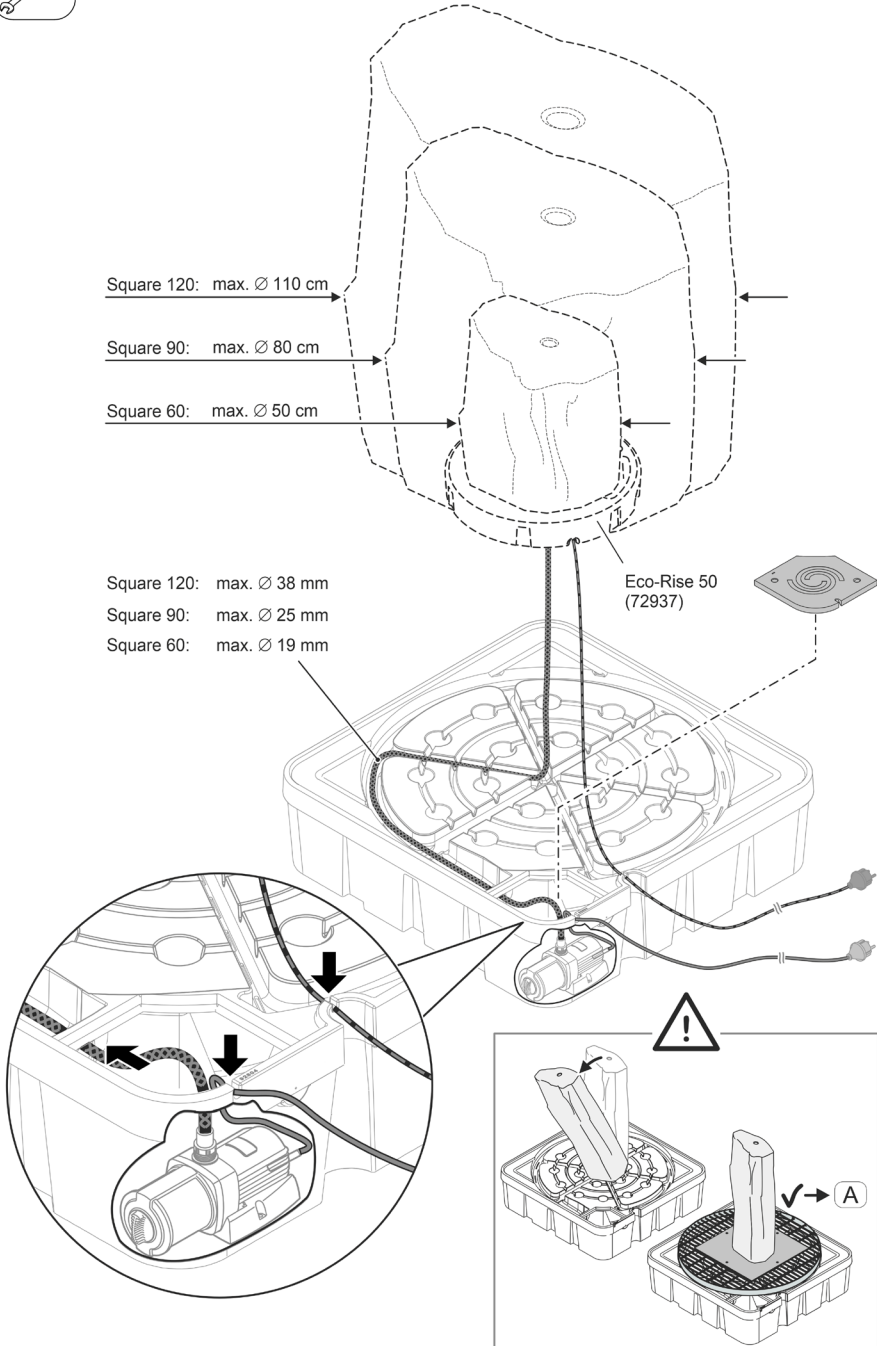

Water Reservoir Square 60
(72934)

Water Reservoir Square 90, 120
(93430, 90199)

WRR0015

Eco-Rise 50
(72937)

Water Reservoir
Square 60,
Square 90,
Square 120

WRR0002

	Water Reservoir Square 60	Water Reservoir Square 90	Water Reservoir Square 120
V	75 l	260 l	290 l
	<ul style="list-style-type: none"> • Aquarius Universal Classic 2000 	<ul style="list-style-type: none"> • Aquarius Universal Premium 12000 	<ul style="list-style-type: none"> • Aquarius Universal Premium 12000 • AquaMax Eco Classic 17500

Water Reservoir Square 60

Water Reservoir Square 90

Water Reservoir Square 120

WRR0003

WRR0008

Water Reservoir Square 60, Square 90, Square 120

Water Reservoir Square 90, Square 120

Square 120: max. 3 × Ø 38 mm

Square 90: max. 3 × Ø 19 mm

A

Beispiel - Example - Exemple - Ejemplo

Water Reservoir Square 120: $\varnothing = 110$ cm
Water Reservoir Square 90: $\varnothing = 80$ cm

WRR0016

OASE GmbH

Tecklenburger Straße 161
48477 Hörstel | Germany