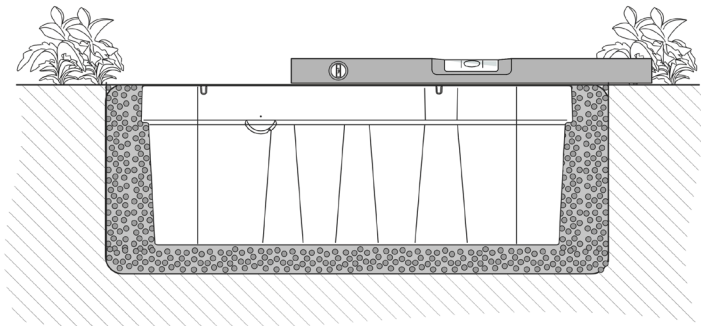

Water Reservoir Square 60

Water Reservoir Square 90

Water Reservoir Square 120

WRR0003

WRR0008

Water Reservoir Square 60, Square 90, Square 120

Water Reservoir Square 90, Square 120

Square 120: max. 3 × Ø 38 mm

Square 90: max. 3 × Ø 19 mm

A

Beispiel - Example - Exemple - Ejemplo

Water Reservoir Square 120: $\varnothing = 110$ cm
Water Reservoir Square 90: $\varnothing = 80$ cm

WRR0016

OASE GmbH

Tecklenburger Straße 161
48477 Hörstel | Germany