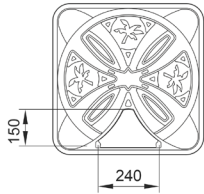

Water Reservoir Square 60
(72934)

Water Reservoir Square 90, 120
(93430, 90199)

WRR0015

Eco-Rise 50
(72937)

Water Reservoir
Square 60,
Square 90,
Square 120

WRR0002

	Water Reservoir Square 60	Water Reservoir Square 90	Water Reservoir Square 120
V	75 l	260 l	290 l
	<ul style="list-style-type: none"> • Aquarius Universal Classic 2000 	<ul style="list-style-type: none"> • Aquarius Universal Premium 12000 	<ul style="list-style-type: none"> • Aquarius Universal Premium 12000 • AquaMax Eco Classic 17500

Water Reservoir Square 60

Water Reservoir Square 90

Water Reservoir Square 120

WRR0003

WRR0008

Water Reservoir Square 60, Square 90, Square 120

Water Reservoir Square 90, Square 120

Square 120: max. 3 × Ø 38 mm

Square 90: max. 3 × Ø 19 mm

A

Beispiel - Example - Exemple - Ejemplo

Water Reservoir Square 120: $\varnothing = 110$ cm
Water Reservoir Square 90: $\varnothing = 80$ cm

WRR0016

OASE GmbH

Tecklenburger Straße 161
48477 Hörstel | Germany