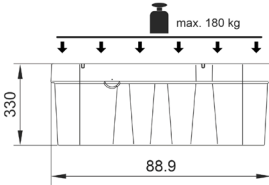

Water Reservoir Square 60
(72934)

Water Reservoir Square 90, 120
(93430, 90199)

WRR0015

Eco-Rise 50
(72937)

Water Reservoir
Square 60,
Square 90,
Square 120

WRR0002

	Water Reservoir Square 60	Water Reservoir Square 90	Water Reservoir Square 120
V	75 l	260 l	290 l
	<ul style="list-style-type: none"> • Aquarius Universal Classic 2000 	<ul style="list-style-type: none"> • Aquarius Universal Premium 12000 	<ul style="list-style-type: none"> • Aquarius Universal Premium 12000 • AquaMax Eco Classic 17500

Water Reservoir Square 60

Water Reservoir Square 90

Water Reservoir Square 120

WRR0003

WRR0008

Water Reservoir Square 60, Square 90, Square 120

Water Reservoir Square 90, Square 120

Square 120: max. 3 × Ø 38 mm

Square 90: max. 3 × Ø 19 mm

A

Beispiel - Example - Exemple - Ejemplo

Water Reservoir Square 120: $\varnothing = 110$ cm
Water Reservoir Square 90: $\varnothing = 80$ cm

WRR0016

OASE GmbH

Tecklenburger Straße 161
48477 Hörstel | Germany