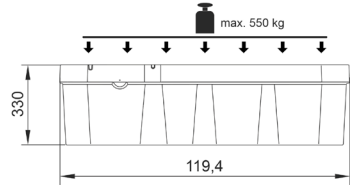

Water Reservoir Square 60
(72934)

Water Reservoir Square 90, 120
(93430, 90199)

WRR0015

Eco-Rise 50
(72937)

Water Reservoir
Square 60,
Square 90,
Square 120

WRR0002

	Water Reservoir Square 60	Water Reservoir Square 90	Water Reservoir Square 120
V	75 l	260 l	290 l
	<ul style="list-style-type: none"> • Aquarius Universal Classic 2000 	<ul style="list-style-type: none"> • Aquarius Universal Premium 12000 	<ul style="list-style-type: none"> • Aquarius Universal Premium 12000 • AquaMax Eco Classic 17500

Water Reservoir Square 60

Water Reservoir Square 90

Water Reservoir Square 120

WRR0003

WRR0008

Water Reservoir Square 60, Square 90, Square 120

Water Reservoir Square 90, Square 120

Square 120: max. 3 × Ø 38 mm

Square 90: max. 3 × Ø 19 mm

A

Beispiel - Example - Exemple - Ejemplo

Water Reservoir Square 120: $\varnothing = 110$ cm
Water Reservoir Square 90: $\varnothing = 80$ cm

WRR0016

OASE GmbH

Tecklenburger Straße 161
48477 Hörstel | Germany