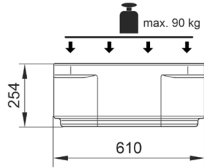

Water Reservoir Square 60
(72934)

Water Reservoir Square 90, 120
(93430, 90199)

WRR0015

Eco-Rise 50
(72937)

Water Reservoir
Square 60,
Square 90,
Square 120

WRR0002

	Water Reservoir Square 60	Water Reservoir Square 90	Water Reservoir Square 120
V	75 l	260 l	290 l
	<ul style="list-style-type: none"> • Aquarius Universal Classic 2000 	<ul style="list-style-type: none"> • Aquarius Universal Premium 12000 	<ul style="list-style-type: none"> • Aquarius Universal Premium 12000 • AquaMax Eco Classic 17500

Water Reservoir Square 60

Water Reservoir Square 90

Water Reservoir Square 120

WRR0003

WRR0008

Water Reservoir Square 60, Square 90, Square 120

Water Reservoir Square 90, Square 120

Square 120: max. 3 × Ø 38 mm

Square 90: max. 3 × Ø 19 mm

A

Beispiel - Example - Exemple - Ejemplo

Water Reservoir Square 120: $\varnothing = 110$ cm
Water Reservoir Square 90: $\varnothing = 80$ cm

WRR0016

OASE GmbH

Tecklenburger Straße 161
48477 Hörstel | Germany