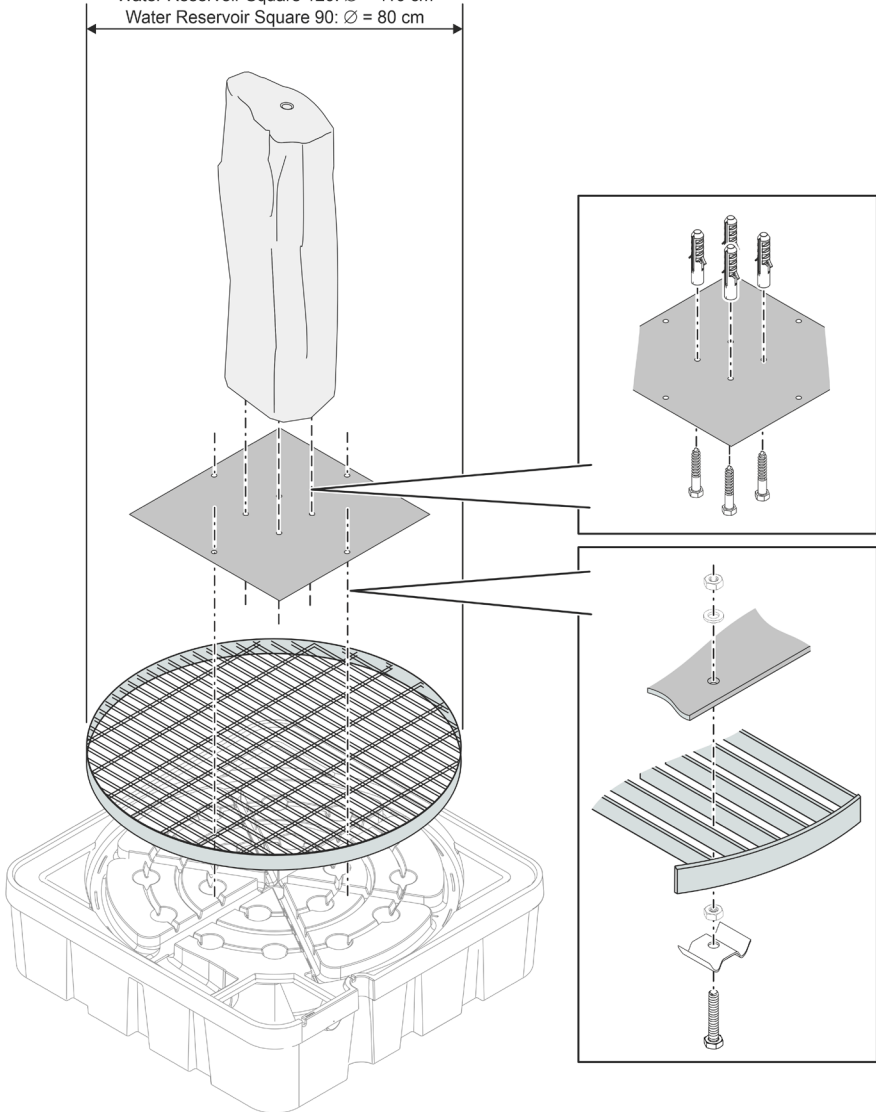

Water Reservoir Square 60

Water Reservoir Square 90

Water Reservoir Square 120

WRR0003

WRR0008

Water Reservoir Square 60, Square 90, Square 120

Water Reservoir Square 90, Square 120

Square 120: max. 3 × Ø 38 mm

Square 90: max. 3 × Ø 19 mm

A

Beispiel - Example - Exemple - Ejemplo

Water Reservoir Square 120: $\varnothing = 110$ cm
Water Reservoir Square 90: $\varnothing = 80$ cm

WRR0016

OASE GmbH

Tecklenburger Straße 161
48477 Hörstel | Germany